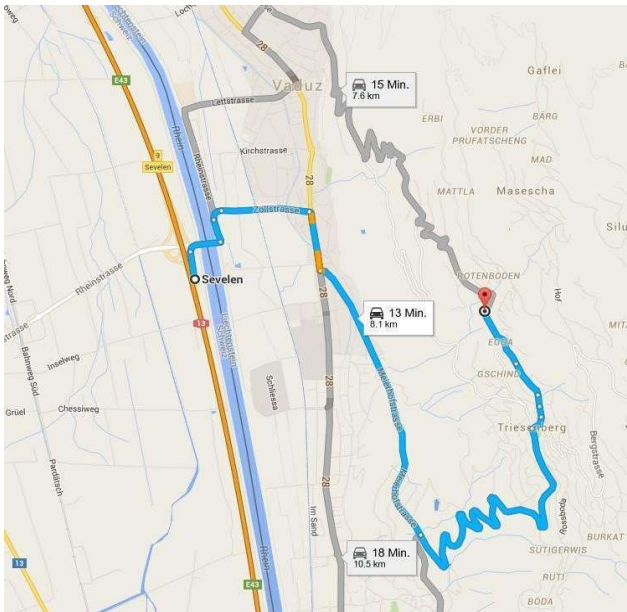

Directions by car

1. At the motorway exit Sevelen / Vaduz leave the highway in the direction Vaduz (Liechtenstein)
2. Take the first exit in the first traffic circle in direction Vaduz
3. Take the first exit in the second traffic circle on to the Austrasse
4. After 400m, turn left on to the Meierhofstrasse in direction Triesenberg
5. Follow the street up the mountain until you reach Triesenberg central (marked with a green circle on the map)
6. Follow the street about 200 m and drive straight on to the Rotenbodenstrasse
7. After 60 meters you reach the PPR AG on the right side (marked with a blue circle on the map)
8. Directly opposite is the restaurant Gullina.

Directions by bus

For the bus connections please see the timetable on www.sbb.ch Our bureau is 5 minutes by foot from the bus stop (see green circle).

Parking

In front of the Büro- und Gewerbezentrum (BGZ)

Public parking in the village square (3 h for free, see green circle)

Public underground parking in the village square (for free).